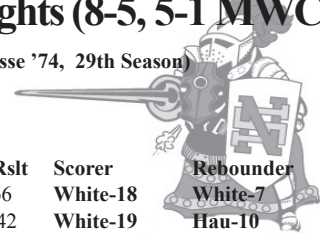

St. Norbert Green Knights (8-5, 5-1 MWC)

Head Coach: Connie Tilley (UW-La Crosse '74, 29th Season)

Career: 438-230

School: 438-230

Date	Opponent	Time/Rslt	Scorer	Rebounder
Nov. 19	at Chicago !	L, 77-66	White-18	White-7
Nov. 20	vs. Ohio Wesleyan !	W, 64-42	White-19	Hau-10
Nov. 22	UW-Eau Claire	W, 61-47	White-20	White-11
Dec. 2	at Lake Forest *	W, 74-61	White-18	Robak-5
Dec. 3	at Illinois College *	W, 88-65	Robak-20	Le Fevre-9
Dec. 20	UW-Whitewater	L, 70-64 (OT)	Robak-18	White-8
Dec. 28	vs. #15/18 Millikin ^	L, 48-45	Robak-17	White-10
Dec. 29	vs. #9/6 Messiah ^	L, 62-58	White-25	White-5
Dec. 30	vs. #NR/25 UW-Stout ^	W, 69-58	White-20	White-13
Jan. 7	Carroll *	L, 72-52	Robak-17	White-8
Jan. 10	at Ripon *	W, 56-53	Robak-16	White-12
Jan. 13	Monmouth *	W, 60-50	Robak-15	White-9
Jan. 14	Grinnell *	W, 48-39	White-19	Hau-8
Jan. 21	Lawrence *	4 p.m.		
Jan. 24	at Beloit *	7 p.m.		
Jan. 27	at Knox College *	5 p.m.		
Jan. 28	at Monmouth *	1 p.m.		
Jan. 31	at Carroll *	7:30 p.m.		
Feb. 3	Illinois College *	5:30 p.m.		
Feb. 4	Lake Forest *	2 p.m.		
Feb. 8	Ripon *	5:30 p.m.		
Feb. 11	Beloit *	2 p.m.		
Feb. 18	at Lawrence *	4 p.m.		

* MWC Contest - Home games in bold - Rankings are D3hoops.com/WBCA

! Midway Classic (Chicago, Ill.)

^ San Diego Surf 'N Slam Tournament

All times local to site